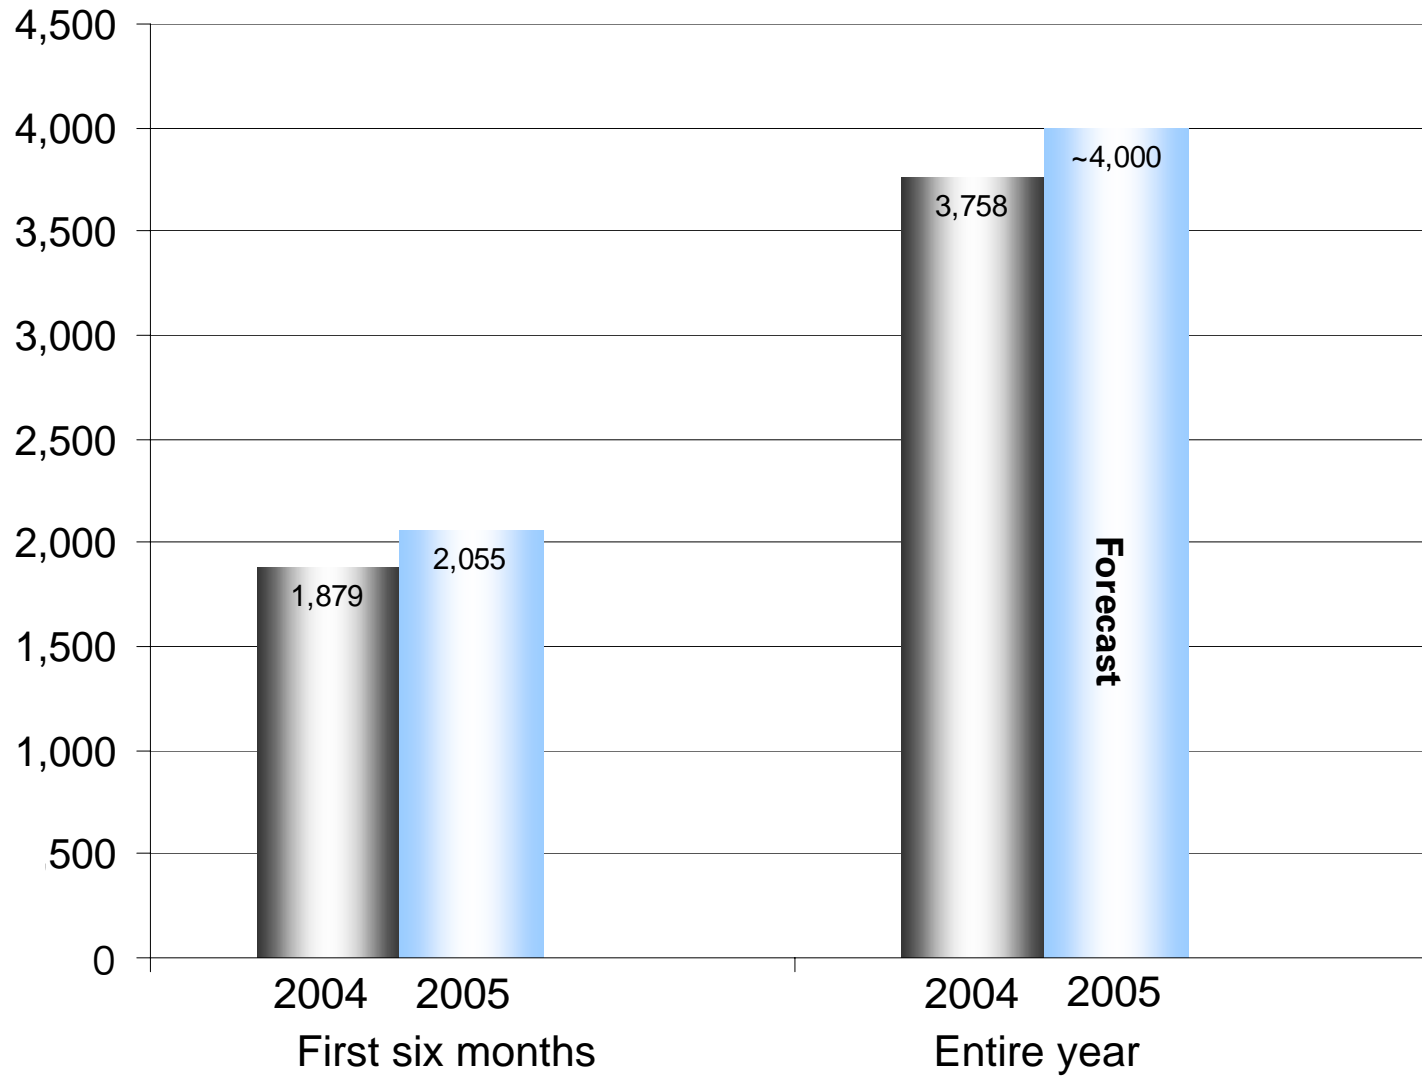

09/06/2005, 10 am to 12

Press Release on the Business Development in the 1st Half of 2005 and Outlook for the MAHLE Group

MAHLE Group Sales (million Euro)

MAHLE Group Headcount Development

MAHLE Group Sales Development (million Euro)