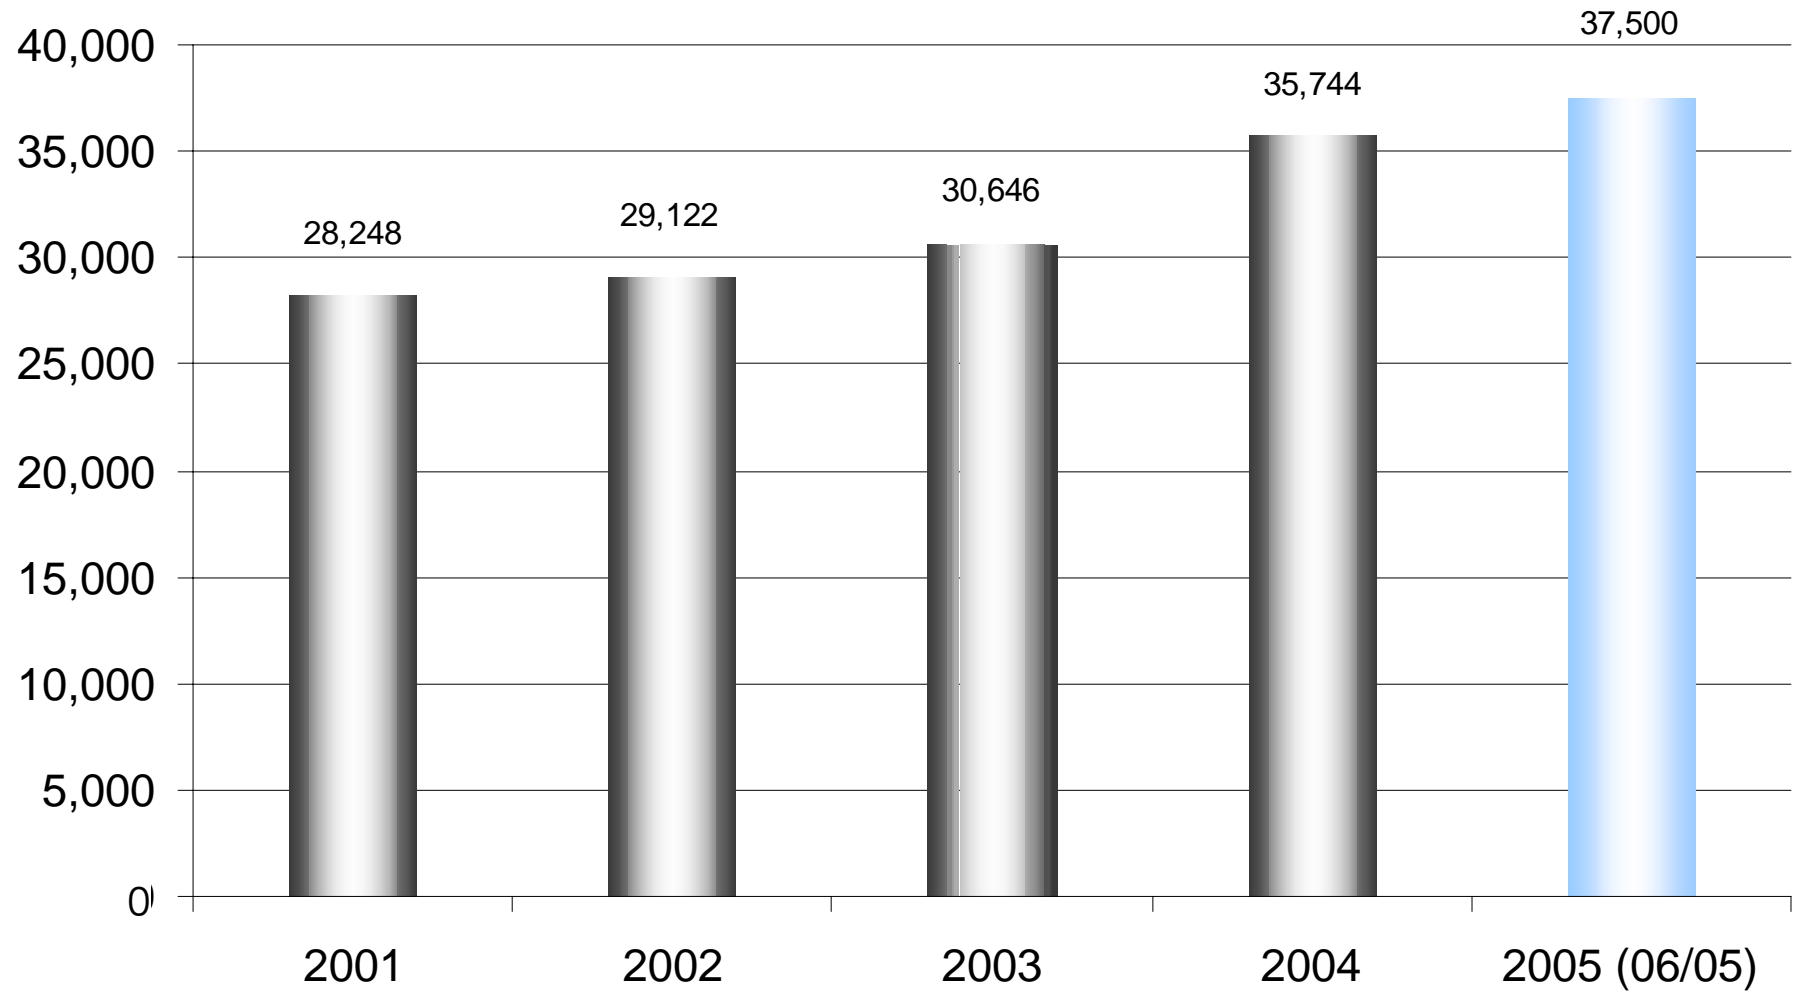

09/06/2005, 10 am to 12

Press Release on the Business Development in the 1st Half of 2005 and Outlook for the MAHLE Group

MAHLE Group Sales (million Euro)

MAHLE Group Headcount Development

MAHLE Group Sales Development (million Euro)