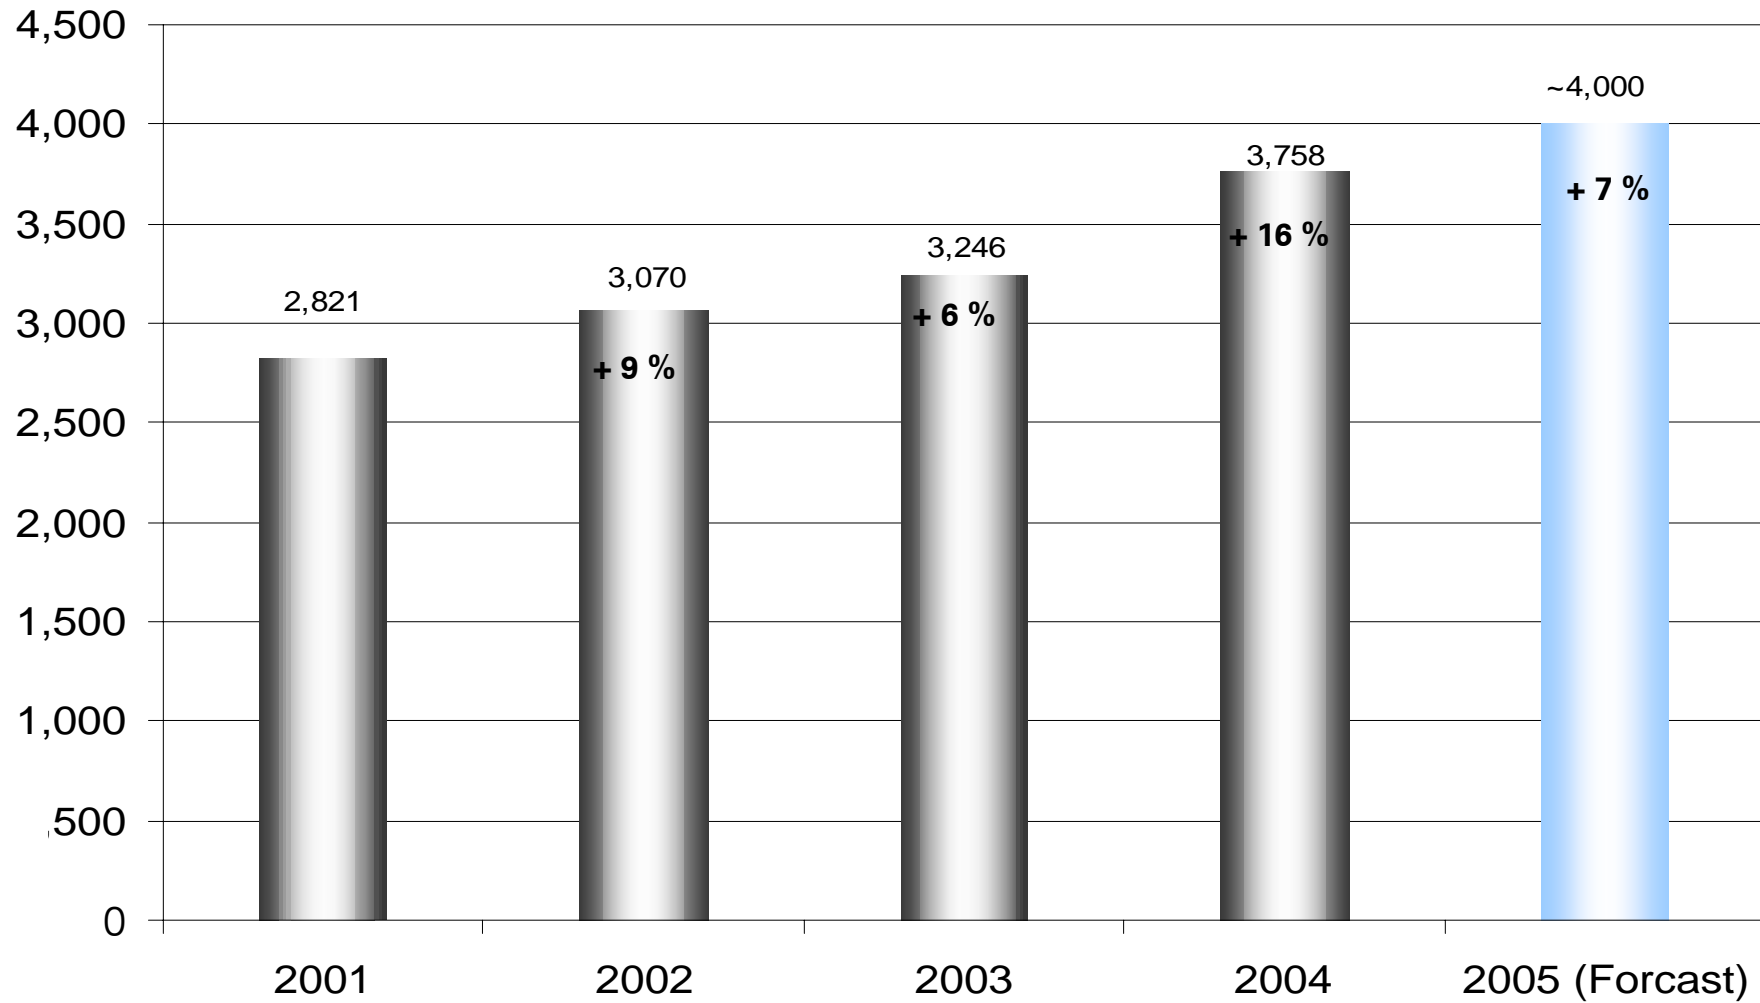

09/06/2005, 10 am to 12

Press Release on the Business Development in the 1st Half of 2005 and Outlook for the MAHLE Group

MAHLE Group Sales (million Euro)

MAHLE Group Headcount Development

MAHLE Group Sales Development (million Euro)